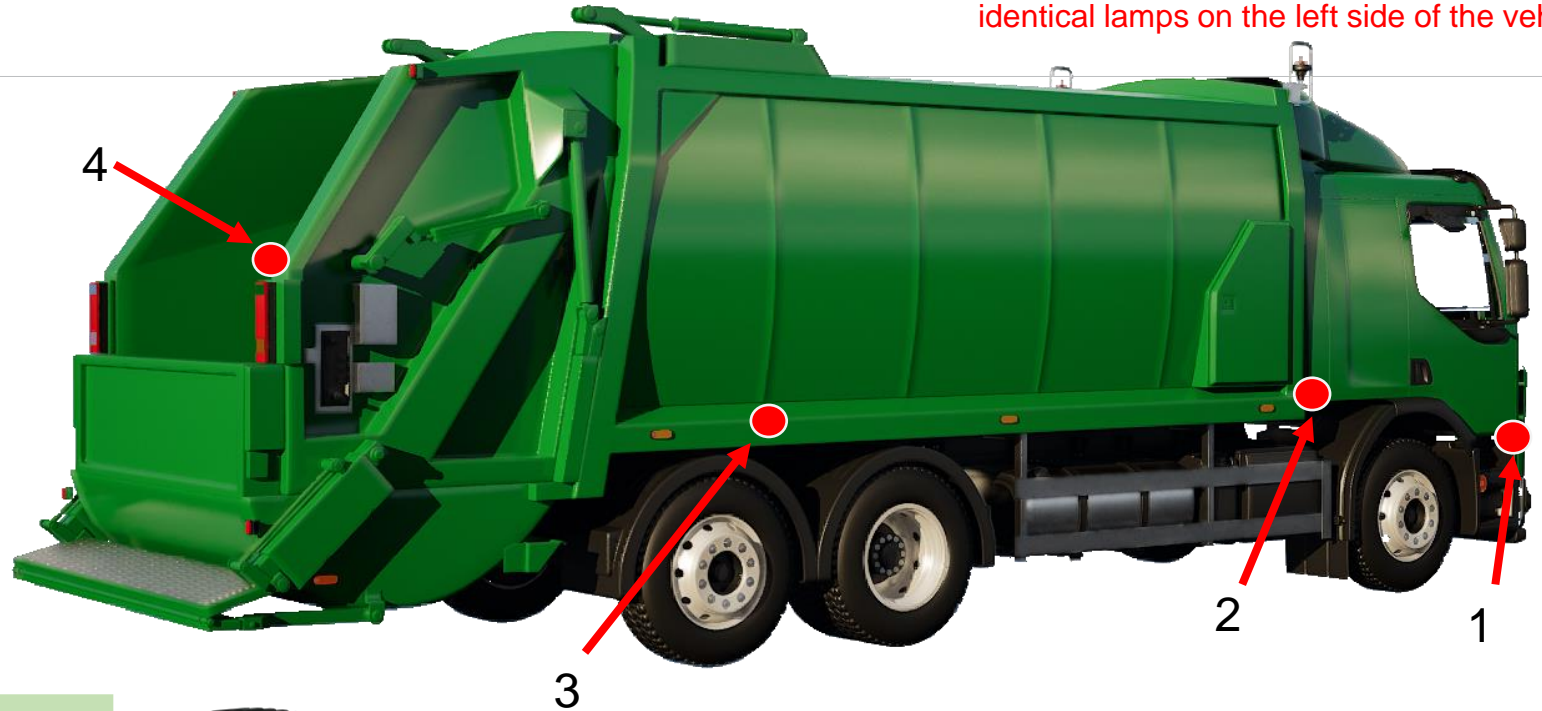

GARBAGE TRUCK

Light simulation

identical lamps on the left side of the vehicle

1	2	3	4
Scorpius/Canis GO 410 WideFlood	Scorpius/Canis GO 410 WideFlood	Scorpius/Canis GO 410 WideFlood	Scorpius/Canis GO 410 WideFlood